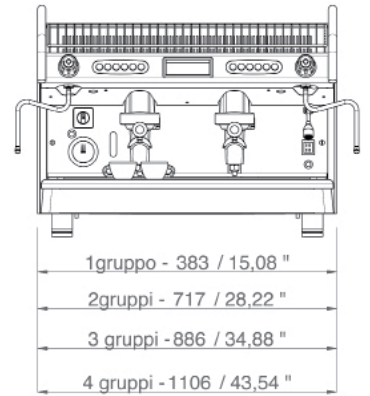

*Espresso*  
*by*  
**ROYAL**

*Classica Eva*  
hand made in Italy

Espresso  
by  
**ROYAL**

GROUPS	1	2	3	4
<b>NET WEIGHT Kg / lbs</b>	35/77	70/135	85/186	100/219
<b>BOILER Lt. / Us Gal</b>	4/1,05 7/1,85	14/3,7	21/5,5	27/7,1
<b>Kw</b>	2.0	3.5	5.2	5.5
<b>Volt</b>	110 / 230 / 240 / 400			

1 GROUP ELECTRONIC MODEL

2 GROUPS ELECTRONIC MODEL

3 GROUPS SWITCH MODEL

4 GROUPS SWITCH MODEL